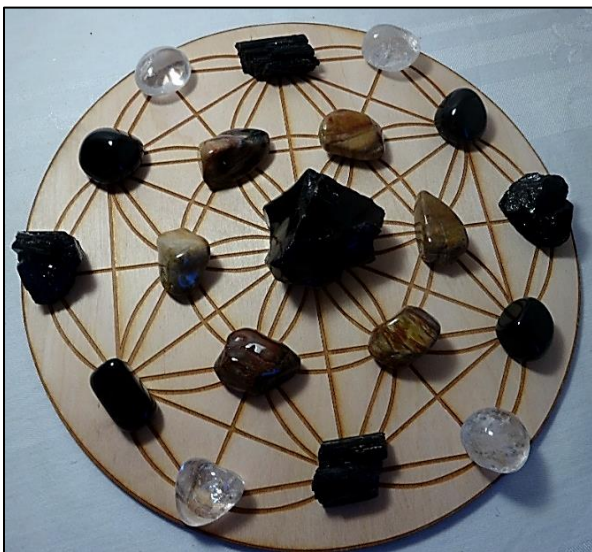

EARTH STAR CHAKRA

The objective of these crystal grids is to assist in balancing and opening the earth star chakra. Located just below the feet, this chakra is associated with grounding and our connection to the earth.

Earth Star Chakra Crystal Grid 1

This crystal grid sits on top of a wooden grid board with a seed of life design. The grid includes a Smokey Quartz cluster as the center piece, 4 Black Kyanite blades, 4 rough Hematite, 4 tumbled Hematite and 4 Clear Quartz tumblers. I placed each set of 4 crystals in a square formation since squares represent foundation, grounding, and the Earth. All of these are wonderful choices for the Earth Star Chakra and the Clear Quartz is for amplifying the energy.

I love the wooden board for working with the Earth Star Chakra!

Earth Star Chakra Crystal Grid 2

This crystal grid also sits on top of a wooden grid board with a seed of life design. The grid includes a natural Black Obsidian as the center piece, 4 tumbled Black Obsidian, 4 rough Black Tourmaline, 4 tumbled Clear Quartz and 6 tumbled Petrified Wood. I placed each set of 4 crystals in a square formation to represent foundation, grounding, and the Earth. The 6 Petrified Wood tumblers were placed in a circle to represent wholeness and are used to assist with past life recall.

Root Chakra Crystal Grid 1

This crystal grid sits on top of the Root Chakra symbol. The grid includes a rough Black Tourmaline as the center piece, 4 rough Red Jasper, 4 tumbled Red Jasper, 4 tumbled Brecciated Jasper, 3 tumbled Hematite and 12 tumbled Clear Quartz. I placed each set of 4 crystals in a square formation to represent foundation, grounding, and the Earth. The Hematite is in a triangular formation and the outside ring is circular to coincide with the chakra symbol.